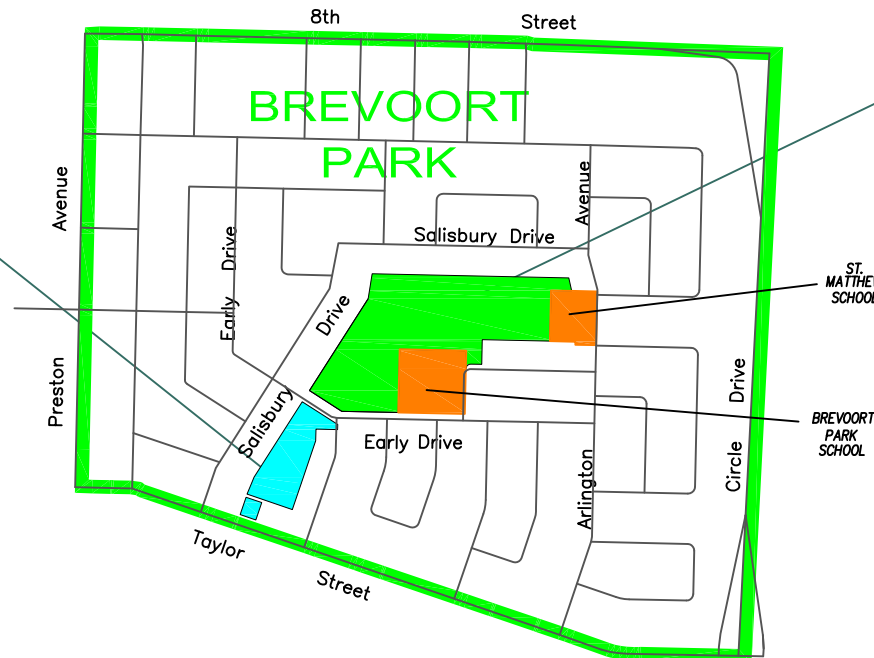

BREVOORT PARK

BASIC INFORMATION		SPORTING FACILITIES					SEASONAL ACTIVITIES				PLAY			FITNESS		AMENITIES			
		BALL DIAMONDS	BASKETBALL	SKATEBOARD	SOCCER	TENNIS	VOLLEYBALL	PADDLING	POOLS		RINKS		PLAYGROUND	HORSESHOES	TOBOGGAN HILL			RUNNING TRACK	WALKING PATHS
PARK NAME	ADDRESS							SPRAY	SWIMMING	INDOOR	OUTDOOR							ADDITIONAL	SPECIAL FEATURES
Brevoort Park North	2625 Early Drive																	Benches	Rec Unit
Brevoort Park South	2620 Early Drive																	Benches, Picnic Site	

Brevoort Park South

Brevoort Park North

1. Groups wishing to use Sporting Facilities must advance book the location(s) required through City of Saskatoon, Leisure Service Branch, 306-975-3366.
2. When booking any sports field, you will need to have the specific field number for the specific park requested. (i.e. Adelaide Park - ball diamond #1) Maps with field numbers are available at: <http://www.saskatoon.ca/DEPARTMENTS/INFRASTRUCTURE%20SERVICES/parks/parklocationsandamenities.aspx> Click on the park that you are interested in.
3. For information on park amenities or maintenance, please call 306-975-3300.